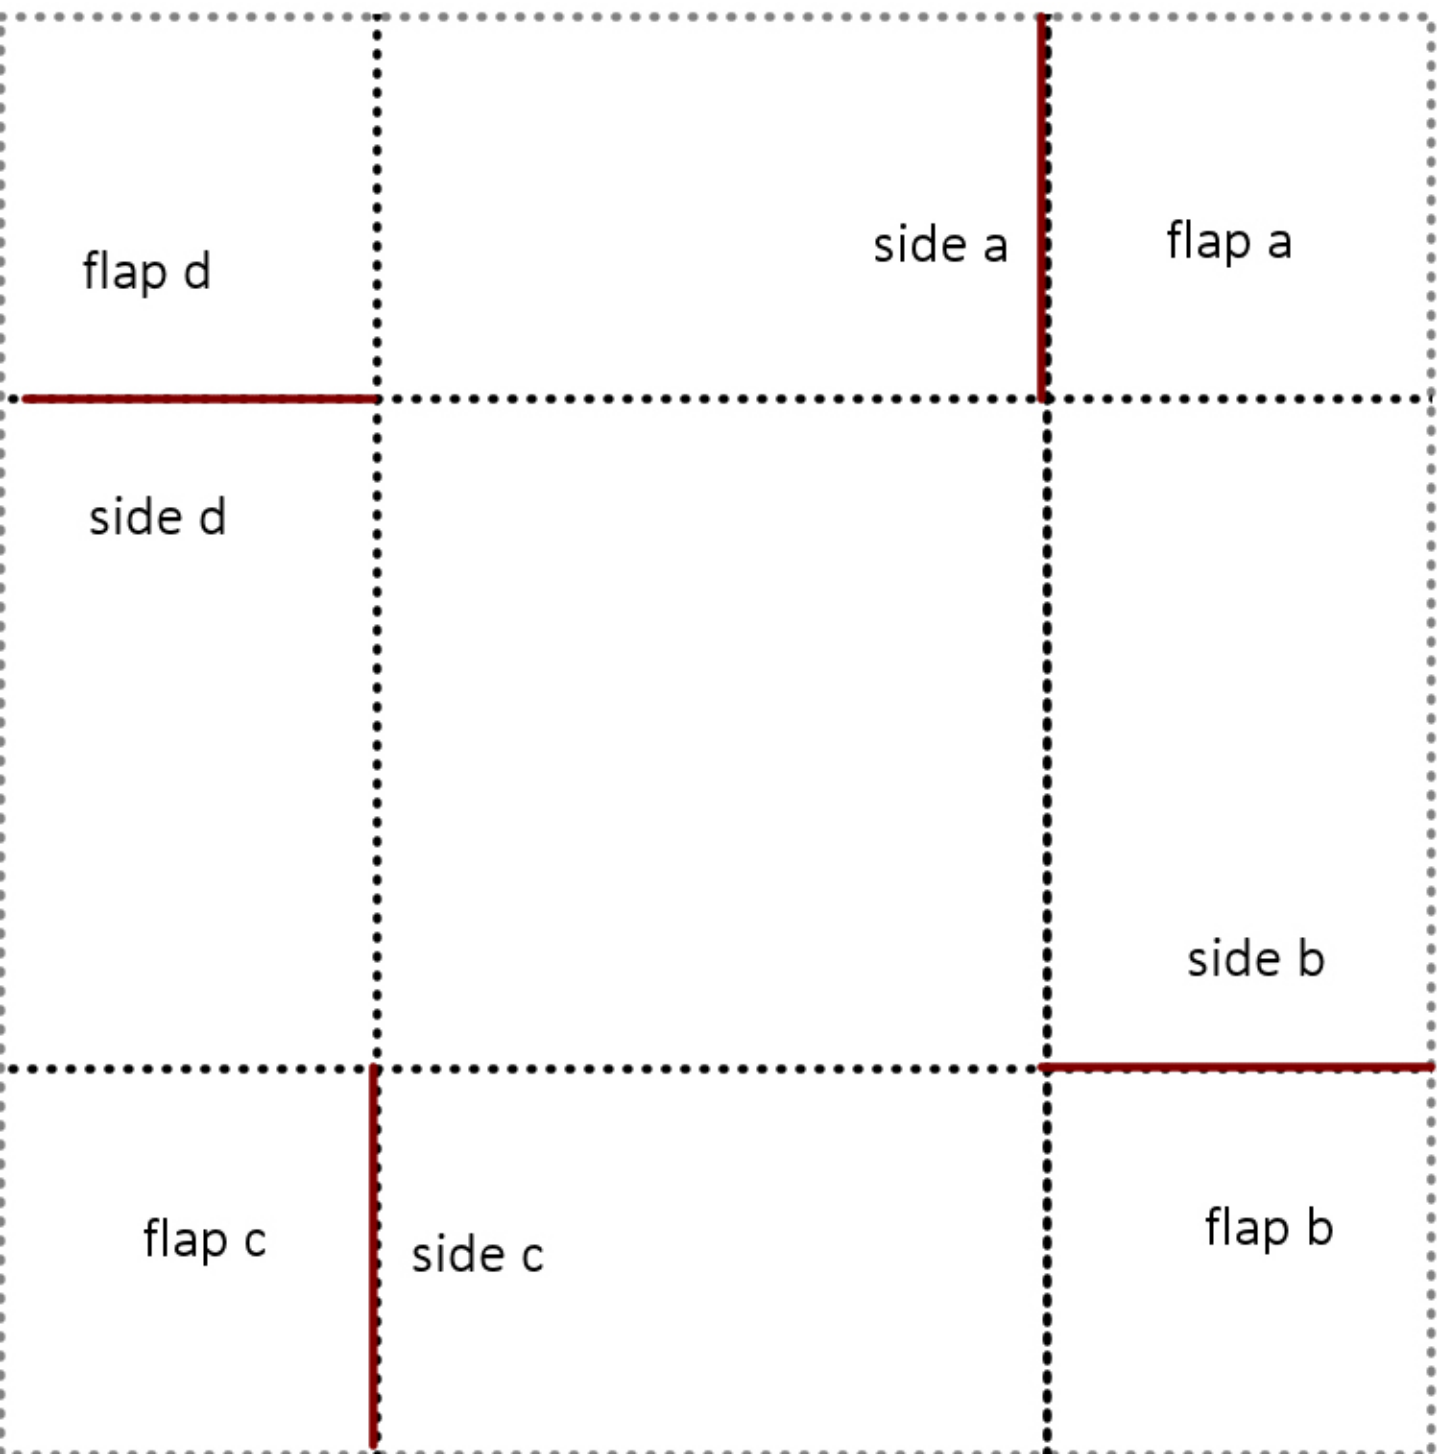

homemade gift boxes
template for bottom of box

1. cut out large box
2. make cuts on red lines
3. fold along inside dotted lines
4. glue flaps to corresponding sides

homemade gift boxes

template for top of box

1. cut out along gray dotted square
2. make cuts on red lines
3. fold along inside dotted lines
4. glue flaps to corresponding sides